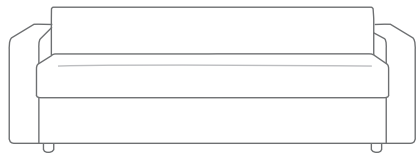

# THE SOFA BED

**Chair** 1320 x 945 mm  
**Mattress** 800 x 2000 mm

**Small** 1720 x 945 mm  
**Mattress** 1150 x 2000 mm

**Medium** 1970 x 945 mm  
**Mattress** 1400 x 2000 mm

**Large** 2170 x 945 mm  
**Mattress** 1600 x 2000 mm

**Extra Large** 2370 x 945 mm  
**Mattress** 1800 x 2000 mm

Something magical happens when you sit on our Metro sofa - you relax. Its cleverly-angled back is supportive but also acts as an arm rest, making you feel totally at ease and instantly comfortable. It doesn't look or feel like a sofa bed!