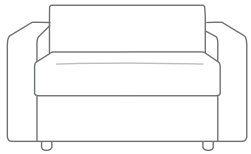

# THE SOFA BED

**Chair** 1320 x 945 mm  
**Mattress** 800 x 2000 mm

**Small** 1720 x 945 mm  
**Mattress** 1150 x 2000 mm

**Medium** 1970 x 945 mm  
**Mattress** 1400 x 2000 mm

**Large** 2170 x 945 mm  
**Mattress** 1600 x 2000 mm

**Extra Large** 2370 x 945 mm  
**Mattress** 1800 x 2000 mm

Something magical happens when you sit on our Metro sofa - you relax. Its cleverly-angled back is supportive but also acts as an arm rest, making you feel totally at ease and instantly comfortable. It doesn't look or feel like a sofa bed!