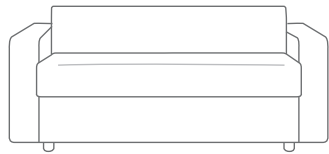

# THE SOFA BED

**Chair** 1320 x 945 mm  
**Mattress** 800 x 2000 mm

**Small** 1720 x 945 mm  
**Mattress** 1150 x 2000 mm

**Medium** 1970 x 945 mm  
**Mattress** 1400 x 2000 mm

**Large** 2170 x 945 mm  
**Mattress** 1600 x 2000 mm

**Extra Large** 2370 x 945 mm  
**Mattress** 1800 x 2000 mm

Something magical happens when you sit on our Metro sofa - you relax. Its cleverly-angled back is supportive but also acts as an arm rest, making you feel totally at ease and instantly comfortable. It doesn't look or feel like a sofa bed!