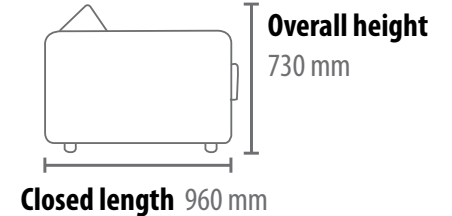

# THE SOFA BED

**Chair** 1320 x 945 mm  
**Mattress** 800 x 2000 mm

**Small** 1720 x 945 mm  
**Mattress** 1150 x 2000 mm

**Medium** 1970 x 945 mm  
**Mattress** 1400 x 2000 mm

**Large** 2170 x 945 mm  
**Mattress** 1600 x 2000 mm

**Extra Large** 2370 x 945 mm  
**Mattress** 1800 x 2000 mm

Something magical happens when you sit on our Metro sofa - you relax. Its cleverly-angled back is supportive but also acts as an arm rest, making you feel totally at ease and instantly comfortable. It doesn't look or feel like a sofa bed!