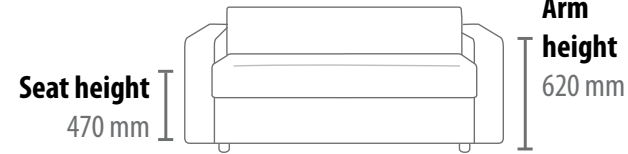

# THE SOFA BED

**Chair** 1320 x 945 mm  
**Mattress** 800 x 2000 mm

**Small** 1720 x 945 mm  
**Mattress** 1150 x 2000 mm

**Medium** 1970 x 945 mm  
**Mattress** 1400 x 2000 mm

**Large** 2170 x 945 mm  
**Mattress** 1600 x 2000 mm

**Extra Large** 2370 x 945 mm  
**Mattress** 1800 x 2000 mm

Something magical happens when you sit on our Metro sofa - you relax. Its cleverly-angled back is supportive but also acts as an arm rest, making you feel totally at ease and instantly comfortable. It doesn't look or feel like a sofa bed!