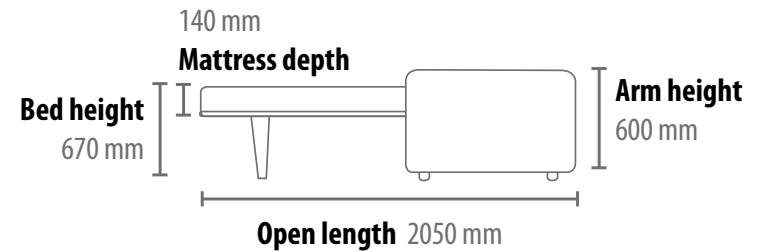

# THE SOFA BED

**Chair** 1320 x 945 mm  
**Mattress** 800 x 2000 mm

**Small** 1720 x 945 mm  
**Mattress** 1150 x 2000 mm

**Medium** 1970 x 945 mm  
**Mattress** 1400 x 2000 mm

**Large** 2170 x 945 mm  
**Mattress** 1600 x 2000 mm

**Extra Large** 2370 x 945 mm  
**Mattress** 1800 x 2000 mm

Something magical happens when you sit on our Metro sofa - you relax. Its cleverly-angled back is supportive but also acts as an arm rest, making you feel totally at ease and instantly comfortable. It doesn't look or feel like a sofa bed!