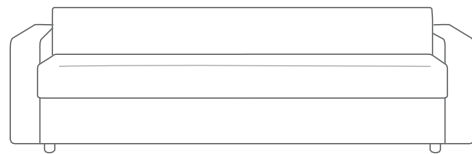

# THE SOFA BED

**Chair** 1320 x 945 mm  
**Mattress** 800 x 2000 mm

**Small** 1720 x 945 mm  
**Mattress** 1150 x 2000 mm

**Medium** 1970 x 945 mm  
**Mattress** 1400 x 2000 mm

**Large** 2170 x 945 mm  
**Mattress** 1600 x 2000 mm

**Extra Large** 2370 x 945 mm  
**Mattress** 1800 x 2000 mm

Something magical happens when you sit on our Metro sofa - you relax. Its cleverly-angled back is supportive but also acts as an arm rest, making you feel totally at ease and instantly comfortable. It doesn't look or feel like a sofa bed!