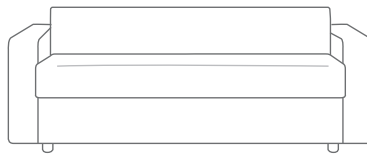

# THE SOFA BED

**Chair** 1320 x 945 mm  
**Mattress** 800 x 2000 mm

**Small** 1720 x 945 mm  
**Mattress** 1150 x 2000 mm

**Medium** 1970 x 945 mm  
**Mattress** 1400 x 2000 mm

**Large** 2170 x 945 mm  
**Mattress** 1600 x 2000 mm

**Extra Large** 2370 x 945 mm  
**Mattress** 1800 x 2000 mm

Something magical happens when you sit on our Metro sofa - you relax. Its cleverly-angled back is supportive but also acts as an arm rest, making you feel totally at ease and instantly comfortable. It doesn't look or feel like a sofa bed!