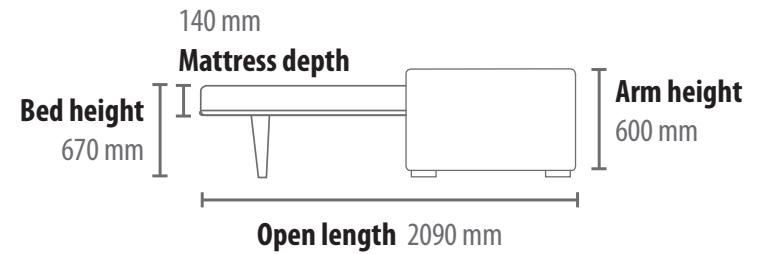

Chair 1760 x 945 mm
Mattress 800 x 2000 mm

Small 1810 x 945 mm
Mattress 1150 x 2000 mm

Medium 2060 x 945 mm
Mattress 1400 x 2000 mm

Large 2260 x 945 mm
Mattress 1600 x 2000 mm

Extra Large 2460 x 945 mm
Mattress 1800 x 2000 mm

Seat height
470 mm

Arm height
600 mm

Storage Arm option

Chair 1900 x 945 mm
Mattress 800 x 2000 mm

Small 1950 x 945 mm
Mattress 1150 x 2000 mm

Medium 2200 x 945 mm
Mattress 1400 x 2000 mm

Large 2400 x 945 mm
Mattress 1600 x 2000 mm

Extra Large 2600 x 945 mm
Mattress 1800 x 2000 mm

Seat height
470 mm

Arm height
600 mm