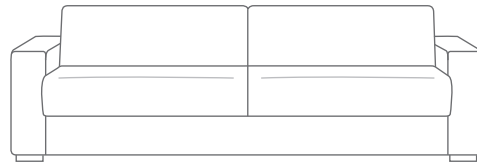

Chair 1760 x 945 mm
Mattress 800 x 2000 mm

Small 1810 x 945 mm
Mattress 1150 x 2000 mm

Medium 2060 x 945 mm
Mattress 1400 x 2000 mm

Large 2260 x 945 mm
Mattress 1600 x 2000 mm

Extra Large 2460 x 945 mm
Mattress 1800 x 2000 mm

Seat height
470 mm

Arm height
600 mm

Storage Arm option

Chair 1900 x 945 mm
Mattress 800 x 2000 mm

Small 1950 x 945 mm
Mattress 1150 x 2000 mm

Medium 2200 x 945 mm
Mattress 1400 x 2000 mm

Large 2400 x 945 mm
Mattress 1600 x 2000 mm

Extra Large 2600 x 945 mm
Mattress 1800 x 2000 mm

Seat height
470 mm

Arm height
600 mm