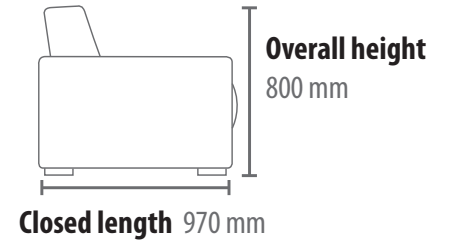

Chair 1760 x 945 mm
Mattress 800 x 2000 mm

Small 1810 x 945 mm
Mattress 1150 x 2000 mm

Medium 2060 x 945 mm
Mattress 1400 x 2000 mm

Large 2260 x 945 mm
Mattress 1600 x 2000 mm

Extra Large 2460 x 945 mm
Mattress 1800 x 2000 mm

Seat height
470 mm

Arm height
600 mm

Storage Arm option

Chair 1900 x 945 mm
Mattress 800 x 2000 mm

Small 1950 x 945 mm
Mattress 1150 x 2000 mm

Medium 2200 x 945 mm
Mattress 1400 x 2000 mm

Large 2400 x 945 mm
Mattress 1600 x 2000 mm

Extra Large 2600 x 945 mm
Mattress 1800 x 2000 mm

Seat height
470 mm

Arm height
600 mm