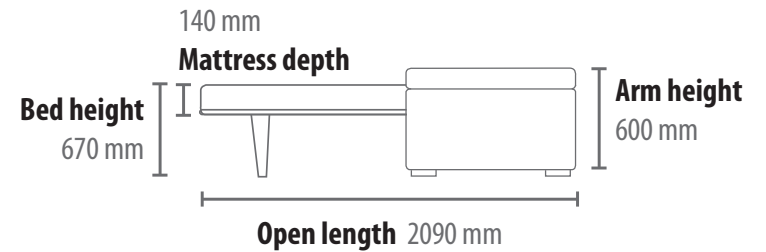

Chair 1760 x 945 mm
Mattress 800 x 2000 mm

Small 1810 x 945 mm
Mattress 1150 x 2000 mm

Medium 2060 x 945 mm
Mattress 1400 x 2000 mm

Large 2260 x 945 mm
Mattress 1600 x 2000 mm

Extra Large 2460 x 945 mm
Mattress 1800 x 2000 mm

Seat height
470 mm

Arm height
600 mm

Storage Arm option

Chair 1900 x 945 mm
Mattress 800 x 2000 mm

Small 1950 x 945 mm
Mattress 1150 x 2000 mm

Medium 2200 x 945 mm
Mattress 1400 x 2000 mm

Large 2400 x 945 mm
Mattress 1600 x 2000 mm

Extra Large 2600 x 945 mm
Mattress 1800 x 2000 mm

Seat height
470 mm

Arm height
600 mm