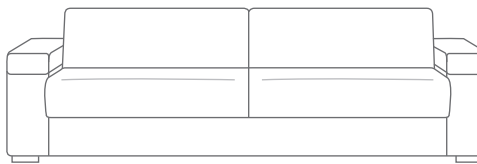

Chair 1760 x 945 mm
Mattress 800 x 2000 mm

Small 1810 x 945 mm
Mattress 1150 x 2000 mm

Medium 2060 x 945 mm
Mattress 1400 x 2000 mm

Large 2260 x 945 mm
Mattress 1600 x 2000 mm

Extra Large 2460 x 945 mm
Mattress 1800 x 2000 mm

Seat height
470 mm

Arm height
600 mm

Storage Arm option

Chair 1900 x 945 mm
Mattress 800 x 2000 mm

Small 1950 x 945 mm
Mattress 1150 x 2000 mm

Medium 2200 x 945 mm
Mattress 1400 x 2000 mm

Large 2400 x 945 mm
Mattress 1600 x 2000 mm

Extra Large 2600 x 945 mm
Mattress 1800 x 2000 mm

Seat height
470 mm

Arm height
600 mm