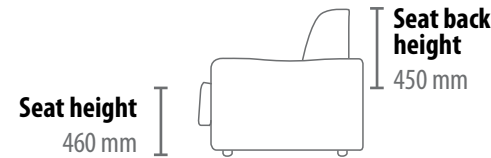

### Mattress Size

1400 x 2000 mm

### Slim Arm Medium

1870 x 945 mm

### Wide Arm Medium

2070 x 945 mm

### Scroll Arm Medium

2070 x 945 mm

Seat height  
460 mm

Seat back height  
450 mm

Closed length 975 mm