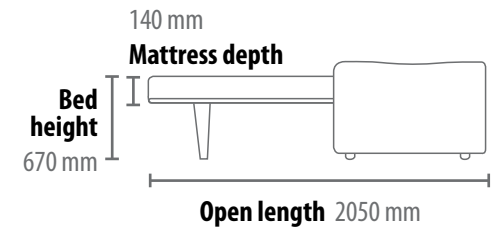

### Mattress Size

1400 x 2000 mm

### Mattress Size

1800 x 2000 mm

### Slim Arm Extra Large

2270 x 945 mm

### Scroll Arm Extra Large

2470 x 945 mm

Bed height  
670 mm

Mattress depth  
140 mm

Open length 2050 mm

Order your Sofa-Bed online, in person or call us on 0845 2000 128

Copyright © 2009 The Storage Bed Company. All rights reserved.