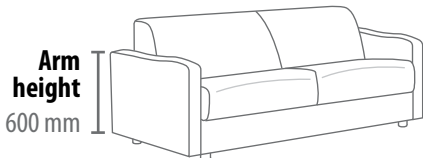

Arm height
600 mm

Overall height
800 mm